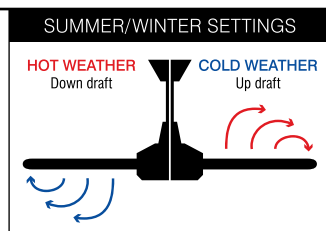

## 52" AC CEILING FAN

240V	50W MOTOR	SOLID TIMBER BLADES	32" Max	
------	-----------	---------------------	---------	--

- Size: 52" (1320mm)
- Motor: 50W AC Motor
- Construction: Metal Body and Canopy
- Blades: 3 x Handcrafted Solid Timber
- Blade Pitch: 12 degree
- Ceiling Rake: 32 degree max
- Control: Wall (3-speed) control
- Warranty: 3 year In-Home + 3 year replacement.