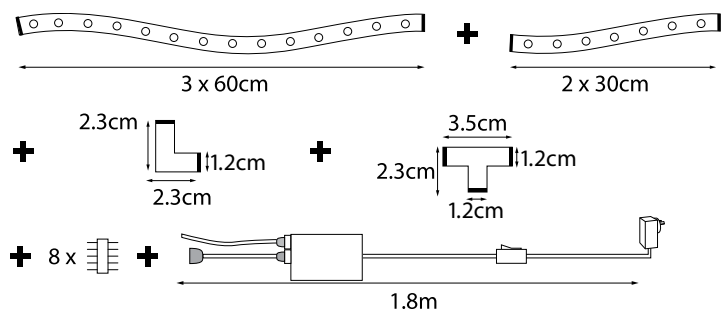

# LED STRIP LIGHT KIT

RGB + WHITE DIY 2.4M MODULAR KITS

<b>DIY</b> EASY INSTALLATION	12V	16.8cm/6 LED's	<b>4200K</b> COOL WHITE					
			WHITE COLOUR TEMPERATURE	STRIP ONLY				

## FEATURES

- RGB + White LED Strip Kit
- 2.4m LED Strip
- 3 x 60cm
- 2 x 30cm
- 3 x Corner Joiners
- 2 x T Joiners
- 8 x 4-Pin Connectors.
- 60 LED's per metre.
- Extra low voltage driver included with flex & plug.
- Pre-fitted with 3M™ self adhesive tape.
- Inline switch.
- Cutable every 16.8cm or every 6 LED's
- 1 Year Warranty

## MAIN APPLICATIONS

All interior residential rooms

MODEL NO.	LENGTH (M)	WATTS PER METRE (W/m)	DIMMABLE	LUMENS PER METRE (lm/m)	MAX LUMEN (lm)	IP RATING STRIP ONLY	OPERATION MODES	COLOUR COMBINATIONS RGB + WHITE
20115	<b>2.4</b>	6	<b>YES</b>	400	930	IP65	4	16