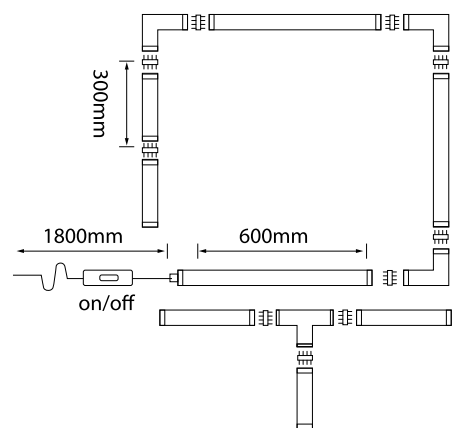

# LED STRIP LIGHT KIT

RGB + WHITE DIY 2.4M MODULAR KITS

<b>DIY</b> EASY INSTALLATION	12V	16.8cm/6 LED's	<b>4200K</b> COOL WHITE					
			WHITE COLOUR TEMPERATURE	STRIP ONLY				

## FEATURES

- RGB + White LED Strip Kit
- 2.4m LED Strip
- 3 x 60cm
- 2 x 30cm
- 3 x Corner Joiners
- 2 x T Joiners
- 8 x 4-Pin Connectors.
- 60 LED's per metre.
- Extra low voltage driver included with flex & plug.
- Pre-fitted with 3M™ self adhesive tape.
- Inline switch.
- Cutable every 16.8cm or every 6 LED's
- 1 Year Warranty

## MAIN APPLICATIONS

All interior residential rooms

MODEL NO.	LENGTH (M)	WATTS PER METRE (W/m)	DIMMABLE	LUMENS PER METRE (lm/m)	MAX LUMEN (lm)	IP RATING STRIP ONLY	OPERATION MODES	COLOUR COMBINATIONS RGB + WHITE
20115	<b>2.4</b>	6	<b>YES</b>	400	930	IP65	4	16