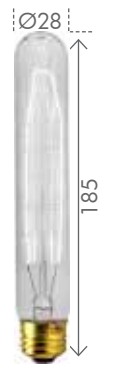

VINTAGE FILAMENT

ANTIQUE STYLE GLOBES

Suspension kits for illustrative purposes only.

240v

25W

Lifespan: Up to 1000 hours¹

Code:	Style	Wattage	Base	Dimmable	Size
17924	A60 CLASSIC	25W	B22 BAYONET	YES	Ø60 x 143mm
17929	A60 CLASSIC	25W	E27 SCREW	YES	Ø60 x 143mm
17925	ST18 TEARDROP	25W	B22 BAYONET	YES	Ø64 x 143mm
17930	ST18 TEARDROP	25W	E27 SCREW	YES	Ø64 x 143mm
17926	G95 LITTLE BOY	25W	B22 BAYONET	YES	Ø95 x 134mm
17931	G95 LITTLE BOY	25W	E27 SCREW	YES	Ø95 x 134mm
17927	G125 BIG BOY	25W	B22 BAYONET	YES	Ø125 x 175mm
17932	G125 BIG BOY	25W	E27 SCREW	YES	Ø125 x 175mm
17928	T9 CIGAR	25W	B22 BAYONET	YES	Ø28 x 185mm
17933	T9 CIGAR	25W	E27 SCREW	YES	Ø28 x 185mm
18738	T9 LONG CIGAR	25W	E27 SCREW	YES	Ø28 x 885mm