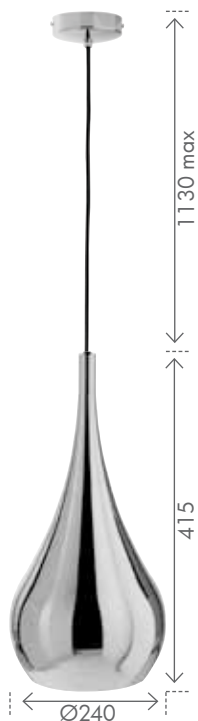

TULIP

DROP PENDANTS

MEGARA

3 LIGHT PENDANT

240V	60W max			
------	---------	--	--	--

Elegantly crafted pendants in a gloss white or brilliant chrome finish.
12 Month Warranty

Code:	100399/..
05 WHITE	
Code:	100029/..
15 CHROME	

Brilliant recommends use with

LED Classic A60

240V	3x60W max		
------	-----------	--	--

Simplistic design close to ceiling pendant features a brilliant chrome finish and frosted white glass tulip diffusers.
12 Month Warranty.

Brilliant recommends use with

LED Fancy Round

Halogen Candle

Code:	100338/..
13 CHROME	