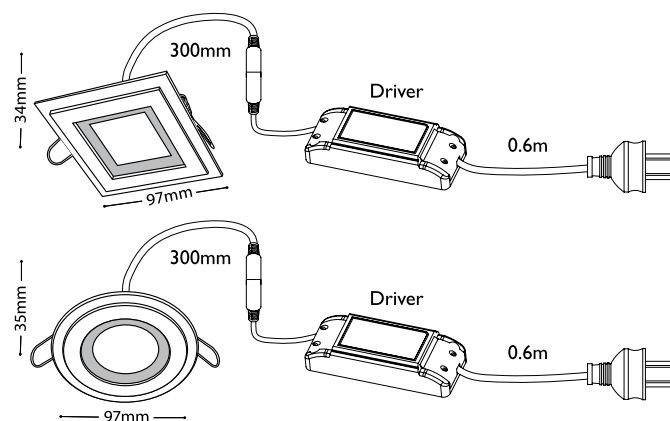

240V	6W rated 7.5W w/driver	SMD LED	3000K WARM WHITE			93°	CRI >80	POWER FACTOR 0.86	73 x 73mm	73mm	
				17844 17846	19057 19058				17844 19057	17846 19058	19057 19058

Ideal for use as a way light by providing a wide angled diffused beam, or used as accent lighting for stairs and hallways.

MODEL NO.	WATTAGE (W)	LUMINOUS FLUX (lm)	COLOUR TEMP (K)	DIMMABLE	FITTING COLOUR
17844/05	6	400	3000	NO	WHITE/SQUARE
19057/05	6	400	3000	YES	WHITE/SQUARE
17846/05	6	400	3000	NO	WHITE/ROUND
19058/05	6	400	3000	YES	WHITE/ROUND