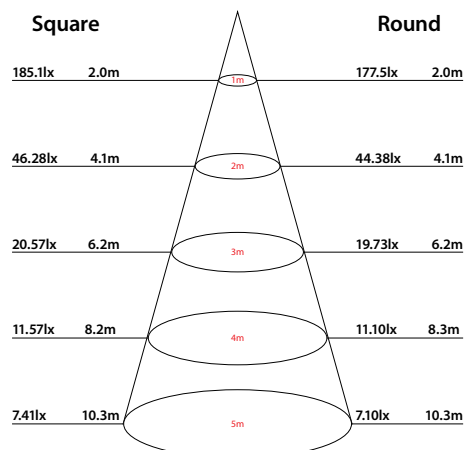

240V	6W rated 7.5W w/driver	SMD LED	3000K WARM WHITE			93°	CRI >80	POWER FACTOR 0.86	73 x 73mm	73mm	
				17844 17846	19057 19058				17844 19057	17846 19058	19057 19058

Ideal for use as a way light by providing a wide angled diffused beam, or used as accent lighting for stairs and hallways.

MODEL NO.	WATTAGE (W)	LUMINOUS FLUX (lm)	COLOUR TEMP (K)	DIMMABLE	FITTING COLOUR
17844/05	6	400	3000	NO	WHITE/SQUARE
19057/05	6	400	3000	YES	WHITE/SQUARE
17846/05	6	400	3000	NO	WHITE/ROUND
19058/05	6	400	3000	YES	WHITE/ROUND