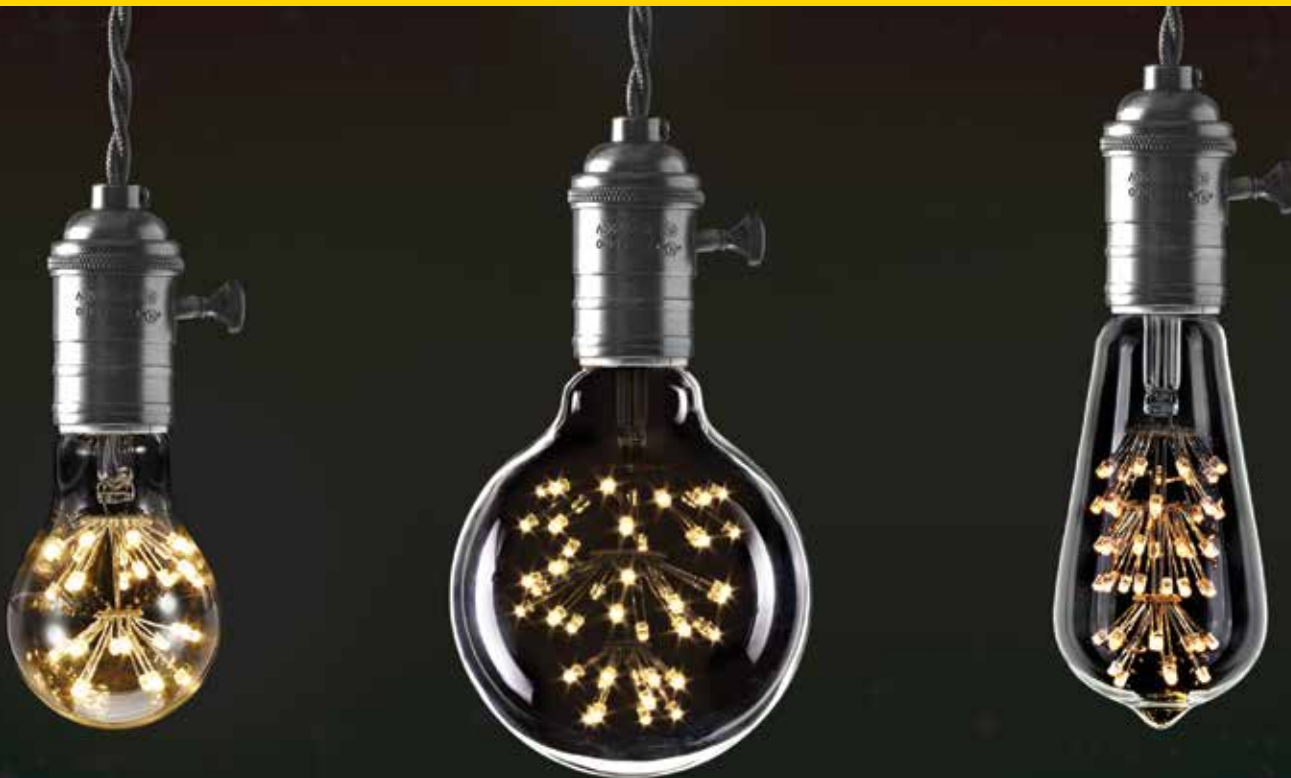

STAR GLOW

LED ANTIQUE STYLE GLOBES

Suspension kits for illustrative purposes only.

240v	3W	2400K WARM WHITE				
------	----	------------------------	--	--	--	--

Lifespan: Up to 10,000 hours¹

A very warm colour temp of 2400K ensures a vintage filament type colour. Solid construction with wire bars holding rows of circular set LED's in sprung fashion. They produces as much light as a standard 25W incandescent globe and are fantastic for atmospheric lighting, in a multi-globe pendant light, as well as discreet lighting.

Code:	Style	Wattage	Lumens	Base	Dimmable	Size
18621	A60 CLASSIC	1.5W	115	B22 BAYONET	NO	Ø60 x 109mm
18622	A60 CLASSIC	1.5W	115	E27 SCREW	NO	Ø60 x 109mm
18625	ST64 PEAR	2W	150	B22 BAYONET	NO	Ø57 x 138mm
18626	ST64 PEAR	2W	150	E27 SCREW	NO	Ø57 x 138mm
18623	G95 BALL	3W	152	B22 BAYONET	NO	Ø95 x 139mm
18563	G95 BALL	3W	152	E27 SCREW	NO	Ø95 x 139mm