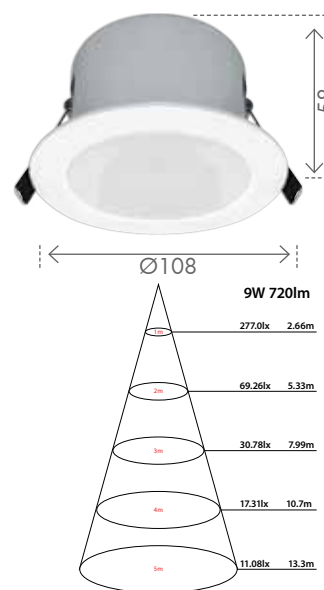

Scan QR code or go to App Store and Google Play to download the free Spectrum Pro app to your smart phone.