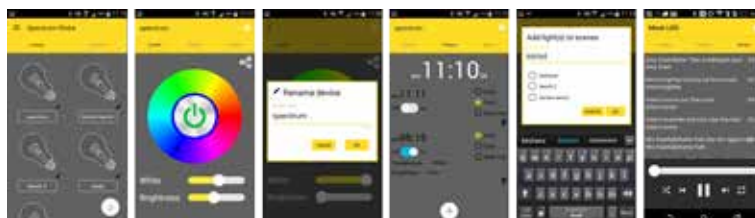

SPECTRUM

SMART RGB LED DOWNLIGHT

Smartphone is not included and is used for illustration purposes only.

240V	9W	SMD LED			80°	CRI(Ra) >83	90mm		
------	----	---------	--	--	-----	-------------	------	--	--

via app

Colourful: With 16 million colours to choose from, you can adjust the Spectrum downlight to suit every activity and mood. Play music on your phone and sync the colour changes to your favourite tune.

Convenient: Control multiple downlights in a room or in separate rooms within the range*.

Smart: Turn the light on and off at any time by programming each downlight or group of up to five lights. Pre-program downlight to turn on/off even if you are away (on holiday).