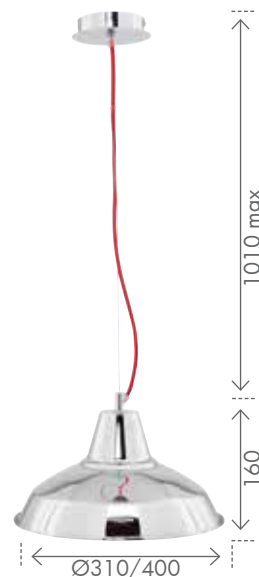

# METZO

DOME PENDANT

# PARTI

RETRO PENDANTS

240V	150W max			
------	----------	--	--	--

Modern dome pendant with an elegant matte black finish and highly reflective white interior for ultimate light output. Adjustable to suit ceiling height variations. 12 Month Warranty.

Brilliant recommends use with

Code:	<b>30017/..</b>
<b>06</b> BLACK	

240V	60W max			
------	---------	--	--	--

Industrial styled pendant in a brilliant chrome finish with a red fabric cord. Adjustable to suit ceiling height variations. 12 Month Warranty.

Brilliant recommends use with

40cm:	<b>100375/..</b>
<b>15</b> CHROME/ RED	
31cm:	<b>100376/..</b>
<b>15</b> CHROME/ RED	