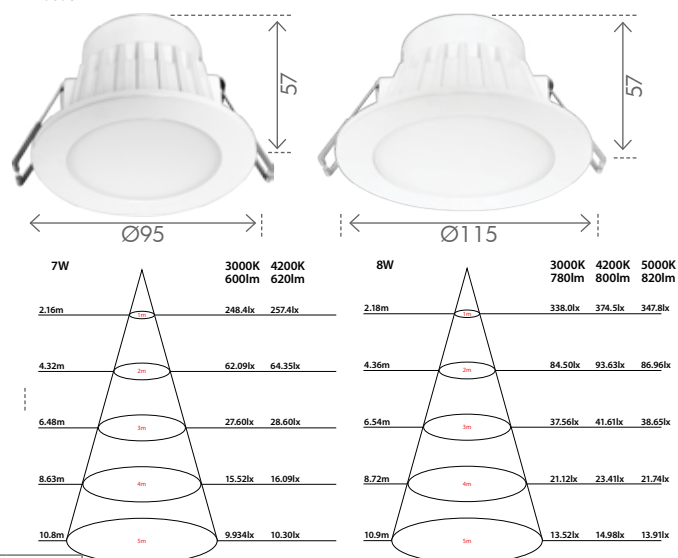

MAIN APPLICATIONS

All interior residential rooms

MODEL NO.	WATTAGE (W)	COLOUR TEMP (°K)	LUMENS (lm)	DIMMABLE	FACIA RING ONLY	COLOURS		
19594/05	7	3000	600	NO	19597/..	06 BLACK	13 BRUSHED NICKEL	
19595/05	7	4200	620	NO	19597/..	06 BLACK	13 BRUSHED NICKEL	
19591/05	8	3000	780	YES	19598/..	06 BLACK	13 BRUSHED NICKEL	35 MATT WHITE
19592/05	8	4200	800	YES	19598/..	06 BLACK	13 BRUSHED NICKEL	35 MATT WHITE
19593/05	8	5000	820	YES	19598/..	06 BLACK	13 BRUSHED NICKEL	35 MATT WHITE