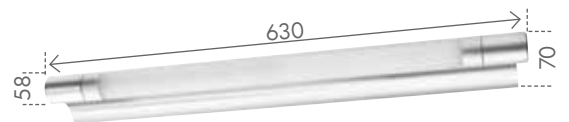

240V	10W w/driver	18W w/driver	SMD LED	4000K COOL WHITE		CRI >83	INDOOR ONLY
	18914	18915					

- Contemporary vanity light.
- Classic silver finish.
- Specifically designed for use in bathrooms, kitchens, laundries or powder-rooms.
- Adjustable (rotating) head.
- Non-dimmable high lumen integrated LED array
- Acrylic diffuser to minimise shadows whilst providing ample light.
- 3 Year Warranty.

MODEL NO.	COLOUR	LAMP TYPE	WATTAGE (W)	LUMENS (lm)	LED ARRAY (Qty)
18914/11	SILVER	SMD LED	10	750	50
18915/11	SILVER	SMD LED	18	1100	90