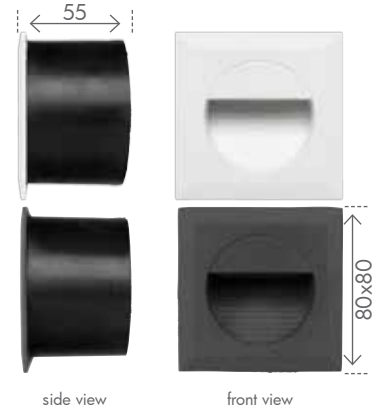

# LACHLAN

LED SQUARE STEP LIGHT

240V
1.2W
4200K COOL WHITE
SMD LED
IP44

Modern LED step light.  
Powdercoated diecast aluminium construction.  
Energy saving integrated LED.  
IP44 Weather resistant rating.  
2 Year Warranty.

MODEL NO.	WATTAGE (W)	LUMENS (lm)	FITTING COLOUR
19696/05	1.2	<b>40</b>	WHITE
19696/51	1.2	<b>20</b>	CHARCOAL

# COOPER

LED ROUND STEP LIGHT

240V
1.2W
4200K COOL WHITE
SMD LED
IP44

Modern LED step light.  
Powdercoated diecast aluminium construction.  
Energy saving integrated LED.  
IP44 Weather resistant rating.  
2 Year Warranty.

MODEL NO.	WATTAGE (W)	LUMENS (lm)	FITTING COLOUR
19698/05	1.2	<b>40</b>	WHITE
19698/51	1.2	<b>20</b>	CHARCOAL