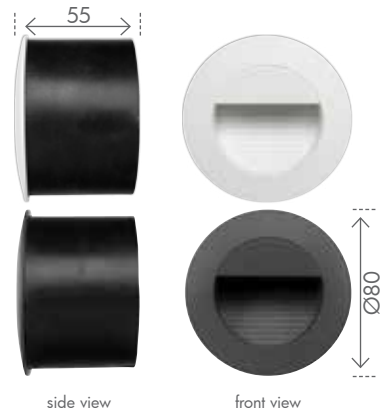

# LACHLAN

LED SQUARE STEP LIGHT

240V
1.2W
4200K COOL WHITE
SMD LED
IP44

Modern LED step light.  
Powdercoated diecast aluminium construction.  
Energy saving integrated LED.  
IP44 Weather resistant rating.  
2 Year Warranty.

MODEL NO.	WATTAGE (W)	LUMENS (lm)	FITTING COLOUR
19696/05	1.2	<b>40</b>	WHITE
19696/51	1.2	<b>20</b>	CHARCOAL

# COOPER

LED ROUND STEP LIGHT

240V
1.2W
4200K COOL WHITE
SMD LED
IP44

Modern LED step light.  
Powdercoated diecast aluminium construction.  
Energy saving integrated LED.  
IP44 Weather resistant rating.  
2 Year Warranty.

MODEL NO.	WATTAGE (W)	LUMENS (lm)	FITTING COLOUR
19698/05	1.2	<b>40</b>	WHITE
19698/51	1.2	<b>20</b>	CHARCOAL