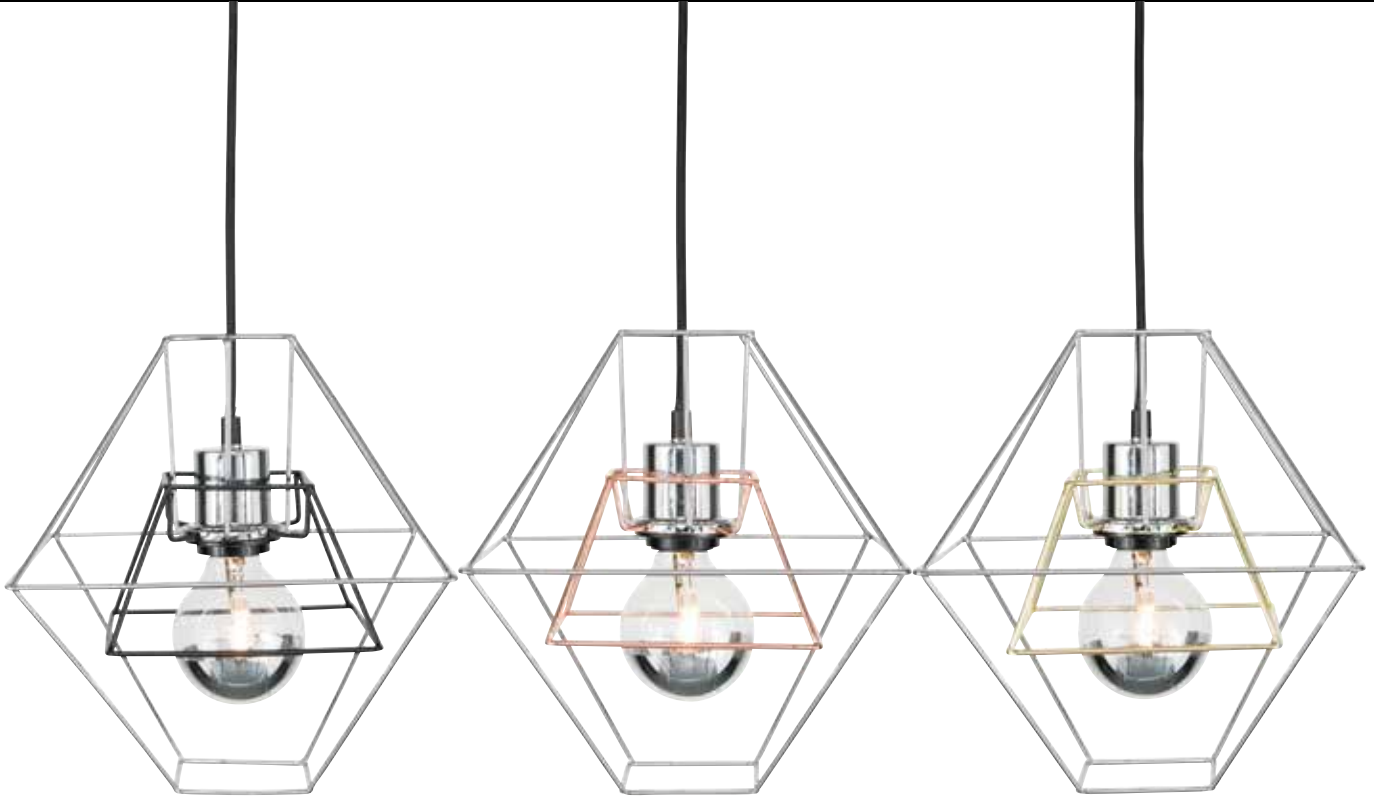

CHIME

WIRE PENDANT

Globes are not included and are used for illustrative purposes only.

240V	42W max		
------	------------	--	--

The exposed globe and cage like structure sits the Chime pendant within our ever evolving industrial interior trend.

Elegantly delicate, the chime pendant shimmers with the two tone metals.

12-Month Warranty

Code:	18993/..
06 BLACK/ CHROME	9 312641 189930 >
18 COPPER/ CHROME	9 312641 189954 >
45 GOLD/ CHROME	9 312641 189947 >

Brilliant recommends use with

Silver
Crown

Star Glow
G95