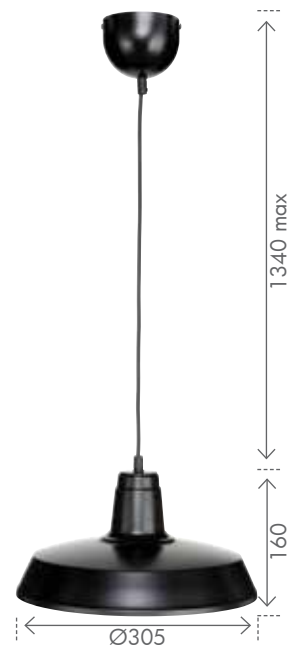

IMOGEN

CONCRETE PENDANT

CHARLIE

INDUSTRIAL METAL PENDANT

240V	28W max			
------	---------	--	--	--

A soft industrial pendant. The soft and cool tones of concrete are warmed with an ashwood detail. A great addition to a neutral kitchen. Subtly stylish. 12-Month Warranty.

Brilliant recommends use with

LED
Fancy Round

Code:	18674/..
08 GREY	

240V	60W max			
------	---------	--	--	--

Classic industrial designed steel pendant in a gloss finish.

12 Month Warranty.

Brilliant recommends use with

Moonbeam
ST57

LED Classic
A60

Code:	18124/..
06 BLACK	