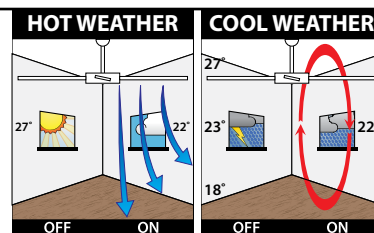

## 52" CEILING FAN WITH LIGHT

INCLUDES REMOTE

240V	65W	2x40W max			PLYWOOD BLADES		
			E27	INDOOR ONLY		14° Max	
MOTOR		LIGHT					

- Size: 52" (1320mm)
- Motor: 65W AC Motor
- Construction: Steel Body and Canopy
- Blades: 4 x Painted Plywood
- Blade Pitch: 11 degree
- Ceiling Rake: 14 degree max
- Light: 2 x 40W max. E27 (globes not included)
- Control: Remote control (Basic model)
- Warranty: 2 year In-Home + additional 3 years on the motor