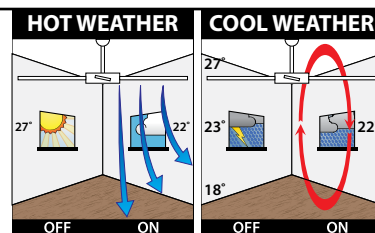

## 52" DC CEILING FAN

INCLUDES REMOTE

240V	32W	18W 800lm	4000°K COOL WHITE			UV STABLE <b>ABS</b> BLADES			
MOTOR		LED LIGHT							

- Size: 52" (1320mm)
- Motor: 32W DC Motor
- Construction: Metal Body and Canopy
- Blades: 3 x Moulded ABS
- Blade Pitch: 14 degree
- Ceiling Rake: 17 degree max
- Light Model: 18W 800 Lumen 4000K LED Array
- Control: Remote (5-speed) with reverse function and timer
- Warranty: 2 year In-Home + additional 3 years on the motor