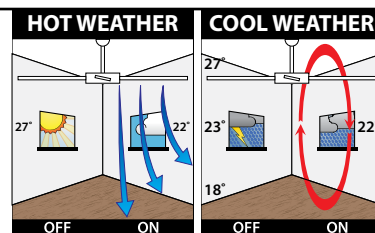

## 48" CEILING FAN

240V	50W	INDOOR ONLY	<b>MDF BLADES</b>	18° Max
MOTOR				

- Size: 48" (1220mm)
- Motor: 50W AC Motor
- Construction: Metal Body and Canopy
- Blades: 4 x Painted MDF
- Blade Pitch: 12 degree
- Ceiling Rake: 18 degree max
- Control: 3-Speed Wall Control
- Warranty: 2 year In-Home + additional 3 years on the motor