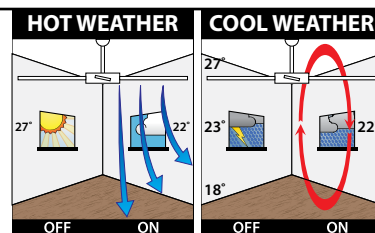

ATRIUM

STAINLESS STEEL CEILING FANS

240V	70W	80W				40W max.	
	20101 20102	20103					ADDITIONAL LIGHT KIT

Rating: Industrial Strength
 Motor/Size: 70W AC Motor
 48" (1220mm) sweep
 52" (1320mm) sweep
 80W AC Motor
 4-blade 56" (1420mm) sweep
 Construction: Stainless Steel (316) Body and Canopy
 Blades: Ezy-fit Stainless Steel (316)
 Blade Pitch: 5 degrees
 Ceiling Rake: 14 degree max
 Light (optional): 1 x 40W max. E27 (globe not included)
 Control: Wall (3-speed) control
 Warranty: 2 year In-Home + additional 3 years on the motor

Brilliant's All-Seasons technology for use all year round.
 Light kit sold separately. Remote adaptable.
 Can be installed indoors or in undercover outdoor areas not exposed to the weather. Suitable for coastal locations. See installation conditions on website for full details.