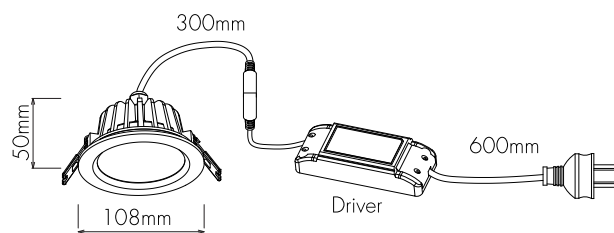

ATLANTIS

WEATHERPROOF DIMMABLE LED DOWNLIGHT

240V	11W w/driver	SMD LED	4200K COOL WHITE	IP65	100°	CRI(Ra) >80	Ta 50°C	95mm	IC-4	
------	-----------------	---------	------------------------	------	------	----------------	------------	------	------	--

FEATURES

- Diecast aluminium body.
- Rated for IC Abutted and Covered usage to allow for covering with thermal insulation.
- SAA approved external dimmable LED driver.
- 1m flex & plug fitted.
- External driver
- Lifespan up to 30,000 hours¹
- 3 Year Warranty.