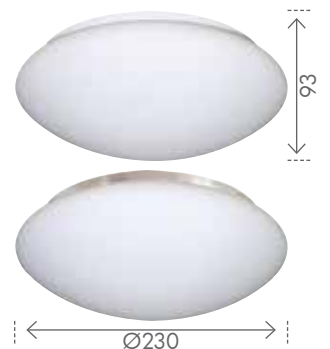

240V	2x40W max	 B22	 INDOOR ONLY	
------	--------------	---	---	---

Classically styled mushroom shaped clipper fan light.  
 Suits most Brilliant fans.  
 Clip on opal glass diffuser.  
 Available in white or brushed steel finish.  
 12 Month Warranty.

Product	Code	Colours	
2xB22 Matte Opal Glass	<b>25254/..</b>	<b>05</b> WHITE	<b>13</b> BRUSHED METAL