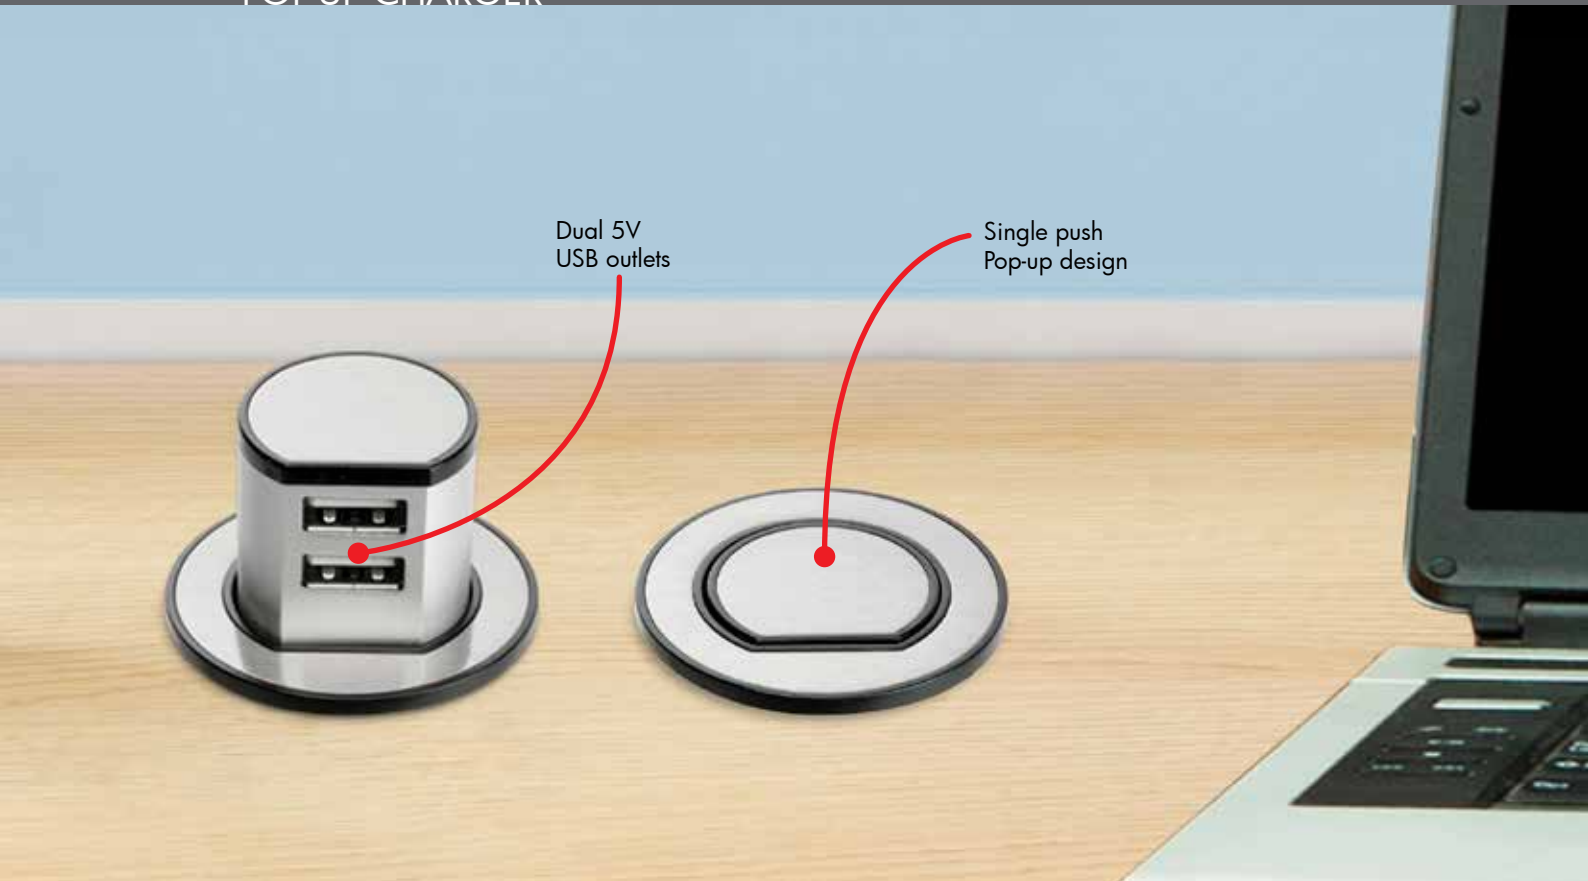

# DUAL USB

POP-UP CHARGER

<b>DIY</b> <small>EASY INSTALLATION</small>	12V DC	2xUSB 2400mA max	x2		
--	-----------	------------------------	----	--	--

Fitting neatly into a 44mm hole with a near flush profile, our Dual USB charger “pops up” with a simple push.

Finished in a modern satin nickel the great look and simple installation makes the Dual USB Charger perfectly suited to desks, workshops, kitchens, informal breakout areas, cafe’s and hotels.

### FEATURES

- Pop-up design.
- 2 x 5V USB2.0 outlets (2400mA Max).
- DIY installation, complete with plug pack adapter and 2m cable.
- 2 Year Warranty.

MODEL NO.	VOLTAGE (V)	AMPS (mA)	COLOUR
20227/13	5	2400	SATIN NICKEL