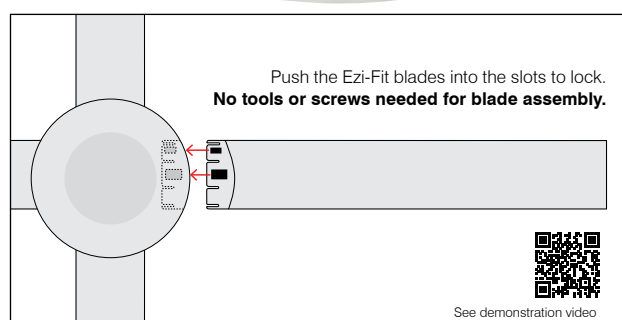

VECTOR

48" CEILING FAN WITH EZY-FIT ABS BLADES

240V	50W	CORROSION FREE	UV STABLE ABS BODY & CANOPY	UV STABLE ABS BLADES	15° Max	
MOTOR