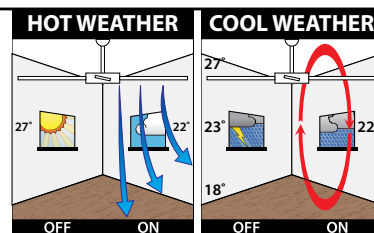

VECTOR

48" CEILING FAN WITH EZY-FIT ABS BLADES

| | | | | | | |
|-------|-----|----------------|-----------------------------|----------------------|---------|--|
| 240V | 50W | CORROSION FREE | UV STABLE ABS BODY & CANOPY | UV STABLE ABS BLADES | 15° Max | |
| MOTOR | | | | | | |

Ezy-Fit blades reduce fan assembly and installation time

- Size: 48" (1200mm)
- Motor: 50W AC Motor
- Construction: Durable ABS Plastic Body and Canopy
- Blades: 4 x Ezy-Fit ABS Plastic Blades for quick installation
- Blade Pitch: 14 degree (effective)
- Ceiling Rake: 15 degree max
- Control: Wall (3-speed) control
- Warranty: 2 year In-Home + additional 3 years on the motor